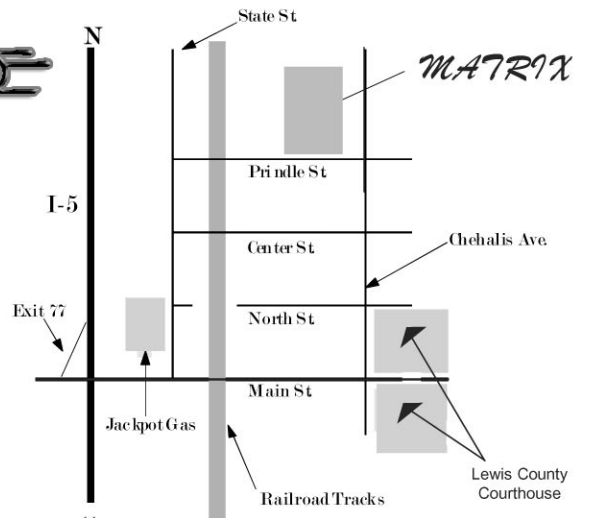

www.matrixcoffeehouse.com
www.terranspiral.com
www.abandonedthree.com