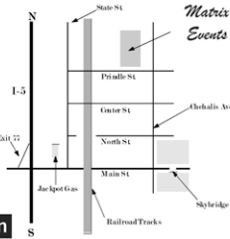

TALL TALES **LIES** **WHOLLY** **TALL TALES** **LIES** **WHOLLY**
S **Desmond Ellis** **S** **S** **Desmond Ellis** **S**

An evening of semi-autobiographical stories, anecdotes and exaggerations from the travels of **Rick Straw**

An evening of semi-autobiographical stories, anecdotes and exaggerations from the travels of **Rick Straw**

with

with

Saturday, February 12th 8:00PM

Saturday, February 12th 8:00PM

the **Matrix** coffeehouse

$5 admission

434 NW Prindle St.
Chehalis, WA 98532
(360)740-0492

Full Menu Always All Ages

www.matrixcoffeehouse.com