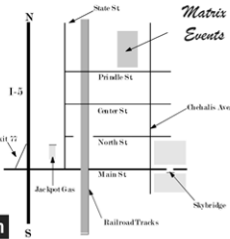

TALL TALES **LIES** **WHOLLY** **TALL TALES** **LIES** **WHOLLY**
S **Desmond Ellis** **S** **S** **Desmond Ellis** **S**

An evening of semi-autobiographical stories, anecdotes and exaggerations from the travels of **Rick Straw**

An evening of semi-autobiographical stories, anecdotes and exaggerations from the travels of **Rick Straw**

with

with

Saturday, February 12th 8:00PM

Saturday, February 12th 8:00PM

the **Matrix** coffeehouse

$5 admission

434 NW Prindle St.
Chehalis, WA 98532
(360)740-0492

Full Menu Always All Ages

www.matrixcoffeehouse.com