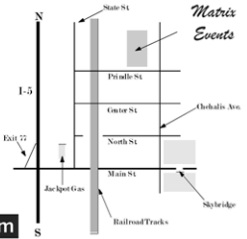

Full Menu Always All Ages

www.matrixcoffeehouse.com

TALL TALES **LIES** **WHOLLY** **TALL TALES** **LIES** **WHOLLY**
S **Desmond Ellis** **S** **S** **Desmond Ellis** **S**

An evening of semi-autobiographical stories, anecdotes and exaggerations from the travels of **Rick Straw**