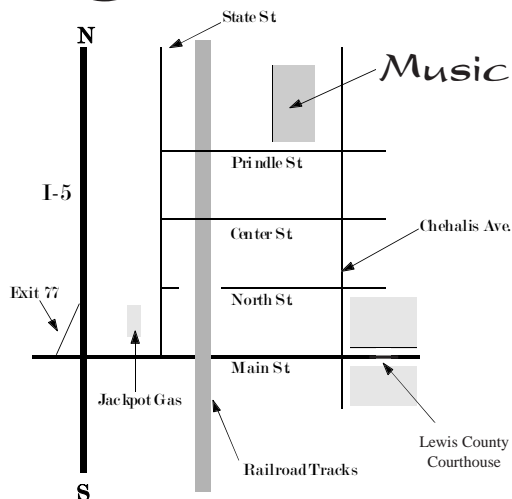

Saturday, April 5th
8PM @ *the* **Matrix** *coffeehouse*
\$5 admission, full dinner menu, all ages

Yeaton is visiting from Kona, Hawaii and will be displaying a unique approach to island style music. Studying under notable artists such as Keola Beamer, John Keawe, Alex de Grassi and Peppino d'Agostino, Yeaton combines the beautiful sounds of slack key with other forms of fingerstyle guitar.

Chris A. Yeaton

Randazzo comes from a family of distinguished entertainers and brings a unique style of guitar playing to audiences. His tapping and slapping techniques leave most people asking themselves "how does he do that?" Randazzo draws much from his influences: Leo Kotke, Michael Hedges and Neil Young.