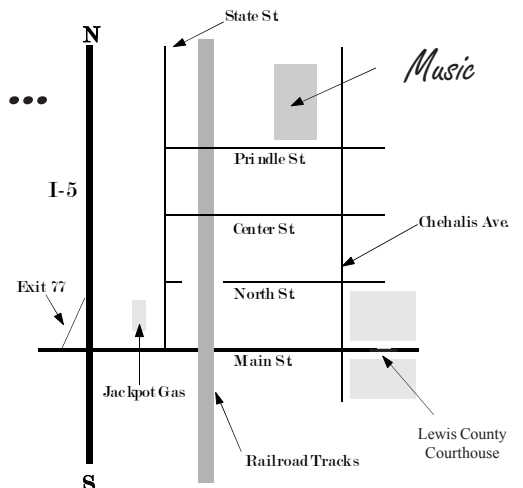

SWEET LOU AND THE TRENT FOUNDATION

**DEREK M.
JOHNSON**

7 PM show \$5

Wednesday, June 23rd

now with the...

Chris Crow Co...
the Matrix coffeehouse

all ages
full menu

434 NW Prindle St, Chehalis
360.740.0492