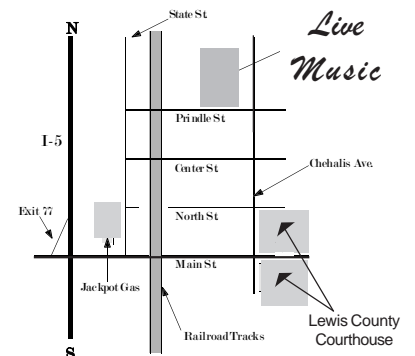

www.matrixcoffeehouse.com