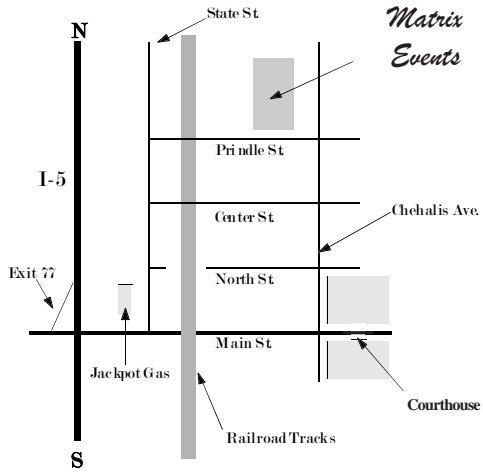

# EVEN + IDE

9PM FRIDAY,  
JULY 5<sup>TH</sup>  
ROCK & ROLL  
ALL AGES

MUSIC, ART, COFFEE,  
BOOKS & FOOD  
IN COMFORT @

*the* **Matrix** *coffeehouse*

434 NW Prindle St.,  
Chehalis, WA  
(360)740-0492

*\$5 admission*