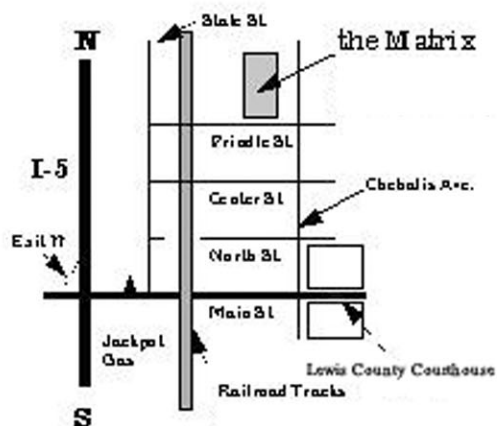

the
Matrix *coffeehouse*

434 NW Prindle St, Chehalis
360.740.0492

free sampler CD's while supplies last

www.awkwardguy.com
www.trevamusic.com
www.tremusic.com

www.matrixcoffeehouse.com