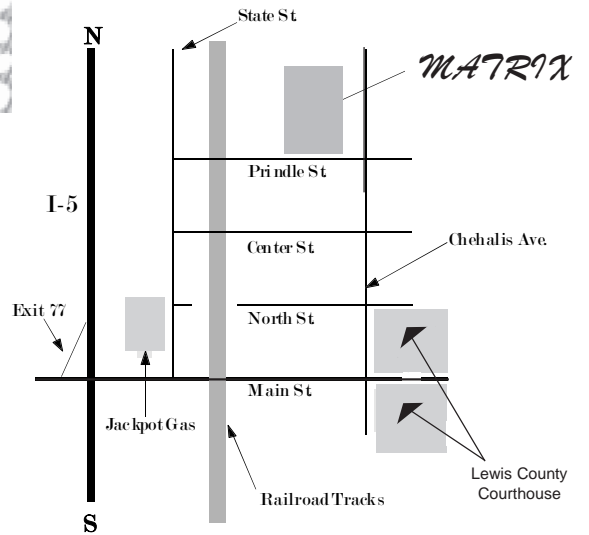

SATURDAY
OCTOBER
12TH 9PM

the
@ **Matrix** coffeehouse

\$5 admission

Full Menu Available

434 NW Prindle St.,
Chehalis, WA 98532
(360)740-0492

www.matrixcoffeehouse.com
www.attilaanddaveproject.com
threerocks.home.attbi.com