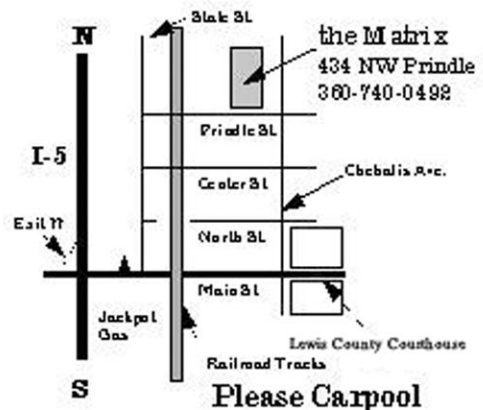

TODD JAMES LUQUE

*performing original rock
with guest sets by:*

KRISTIN FORD,

TOM BOROS.

and

CONTENT 2 DROWN

Friday, October 22nd

7PM \$5 admission

the
Matrix *coffeehouse*

always all ages
full menu available

434 NW Prindle St. Chehalis
360.740.0492

www.matrixcoffeehouse.com