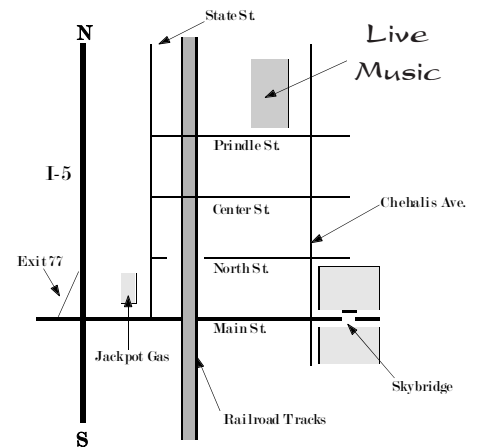

the @ *Matrix* coffeehouse

\$5 admission

Full Menu Available

Hours:

Thursdays & Fridays- 5 PM - late; Saturdays- 11AM - late

434 NW Prindle St.,
Chehalis, WA 98532
(360)740-0492

www.matrixcoffeehouse.com
www.attilaanddaveproject.com
artists2.iuma.com/IUMA/Bands/Silkroot/
www.mp3.com/silkroot